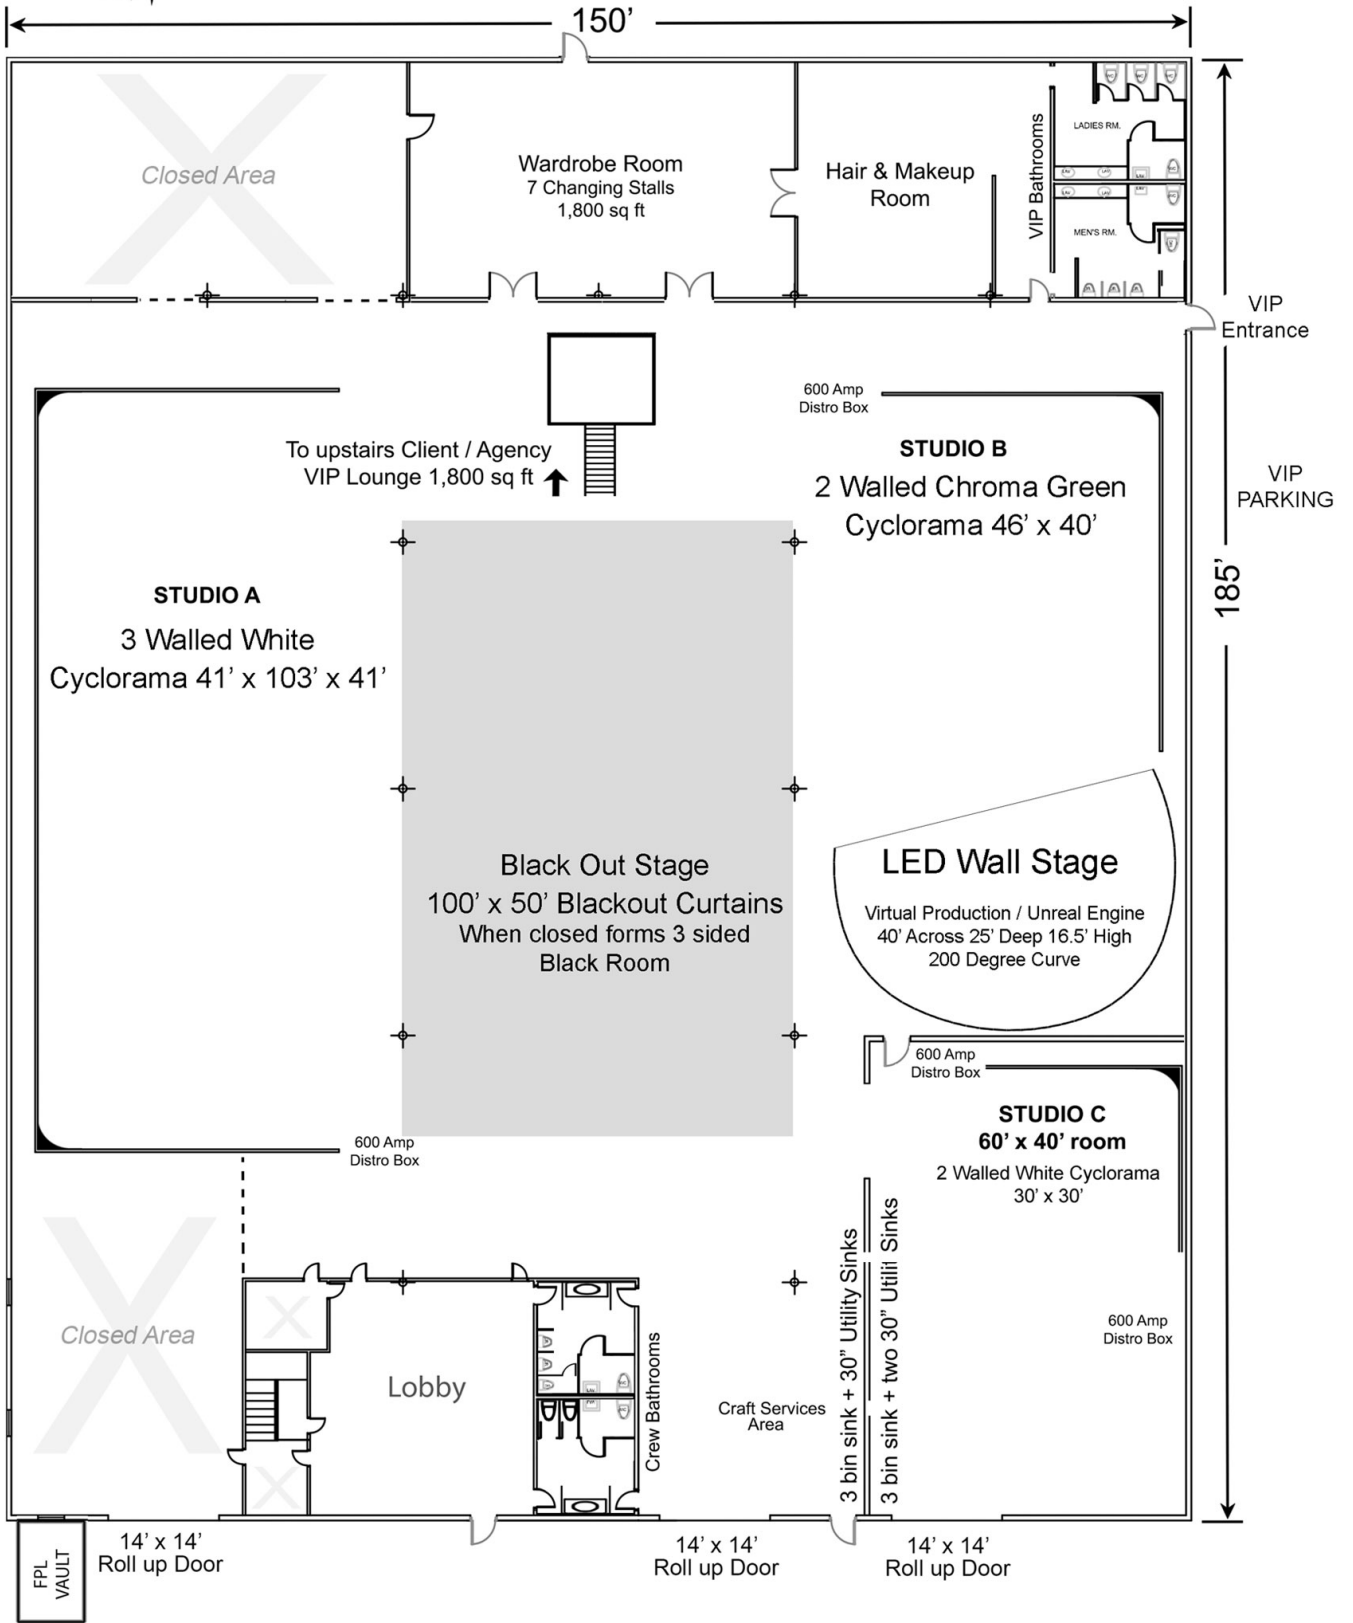

# FLOOR PLAN NORTH BUILDING

1969 S Park Rd. Hallandale, FL 33009

FRONT OF BUILDING

Parking for 45 cars