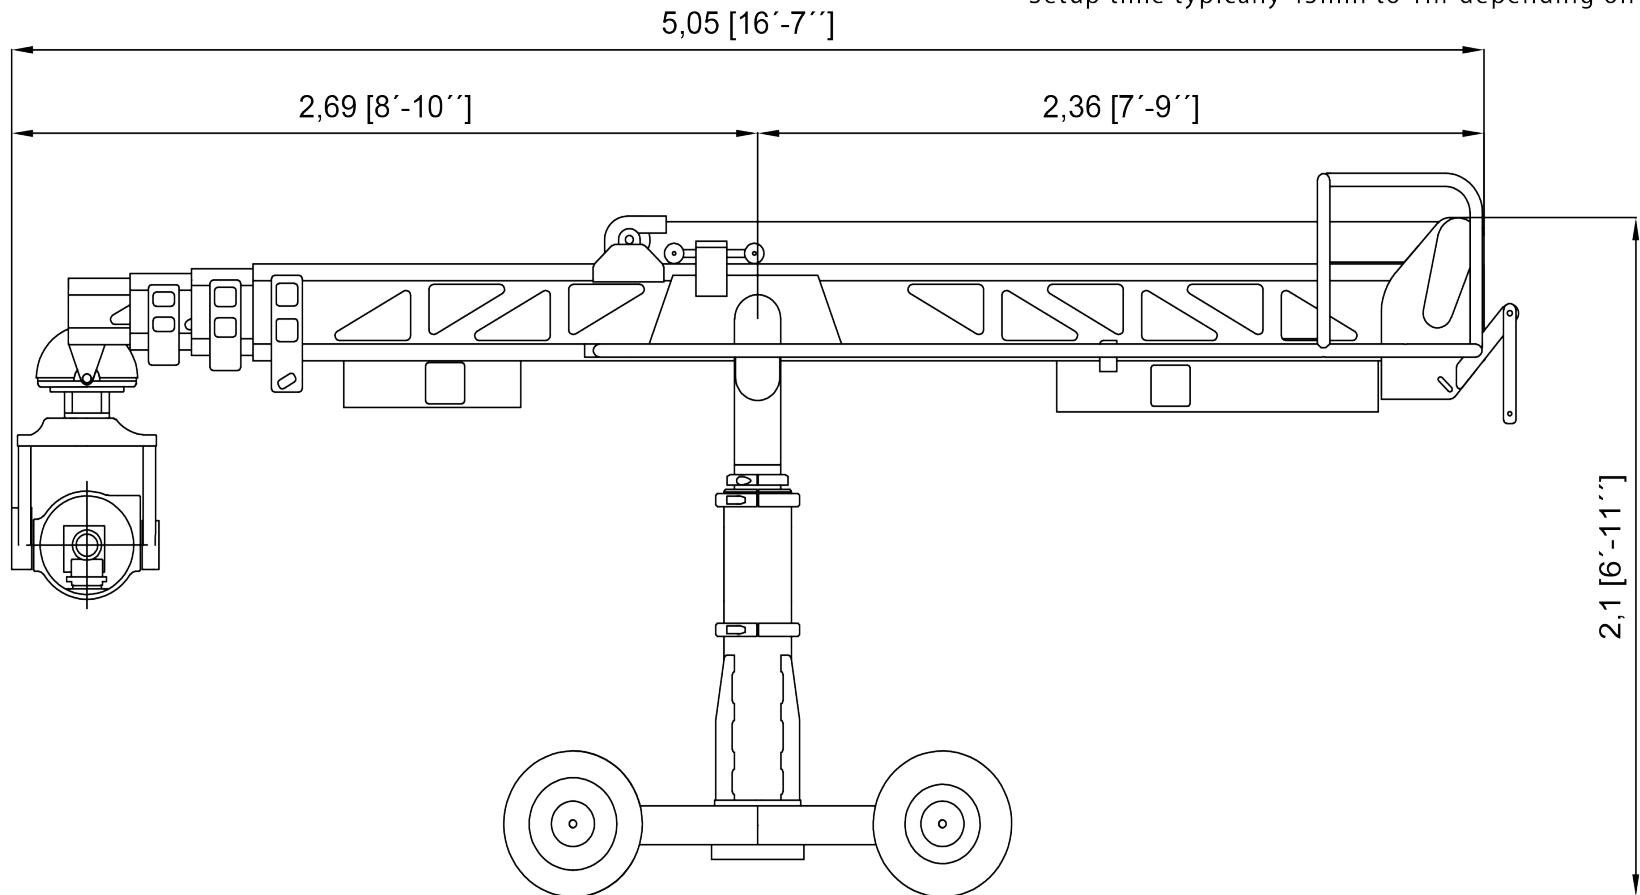

SUPERTECHNO 30

9,2 [30'] MAX. Lens height

Max Lens Height:	9.2m / 30'
Max Length From Post:	9.2m / 30'
Telescopic Range:	6.7m / 22'
Max Camera Weight	45kg / 100lbs
Weight Fully Loaded:	1,283kg / 2,830lbs
Max speed	1.83m / 6' per sec
LOAD IN:	
Minimum Height:	2.1m / 6' 11"
Minimum Width:	1.37m / 4' 6"
Weight Unloaded:	662kg / 1,459lbs

Setup time typically 45min to 1hr depending on location

SUPERTECHNO 30

Max Lens Height:	9.2m / 30'
Max Length From Post:	9.2m / 30'
Telescopic Range:	6.7m / 22'
Max Camera Weight:	45kg / 100lbs
Weight Fully Loaded:	1,283kg / 2,830lbs
Max speed:	1.83m / 6' per sec
LOAD IN:	
Minimum Height:	2.1m / 6' 11"
Minimum Width:	1.37m / 4' 6"
Weight Unloaded:	662kg / 1,459lbs

Setup time typically 45min to 1hr depending on location

SUPERTECHNO 30

Max Lens Height:	9.2m / 30'
Max Length From Post:	9.2m / 30'
Telescopic Range:	6.7m / 22'
Max Camera Weight	45kg / 100lbs
Weight Fully Loaded:	1,283kg / 2,830lbs
Max speed	1.83m / 6' per sec
LOAD IN:	
Minimum Height:	2.1m / 6' 11"
Minimum Width:	1.37m / 4' 6"
Weight Unloaded:	662kg / 1,459lbs