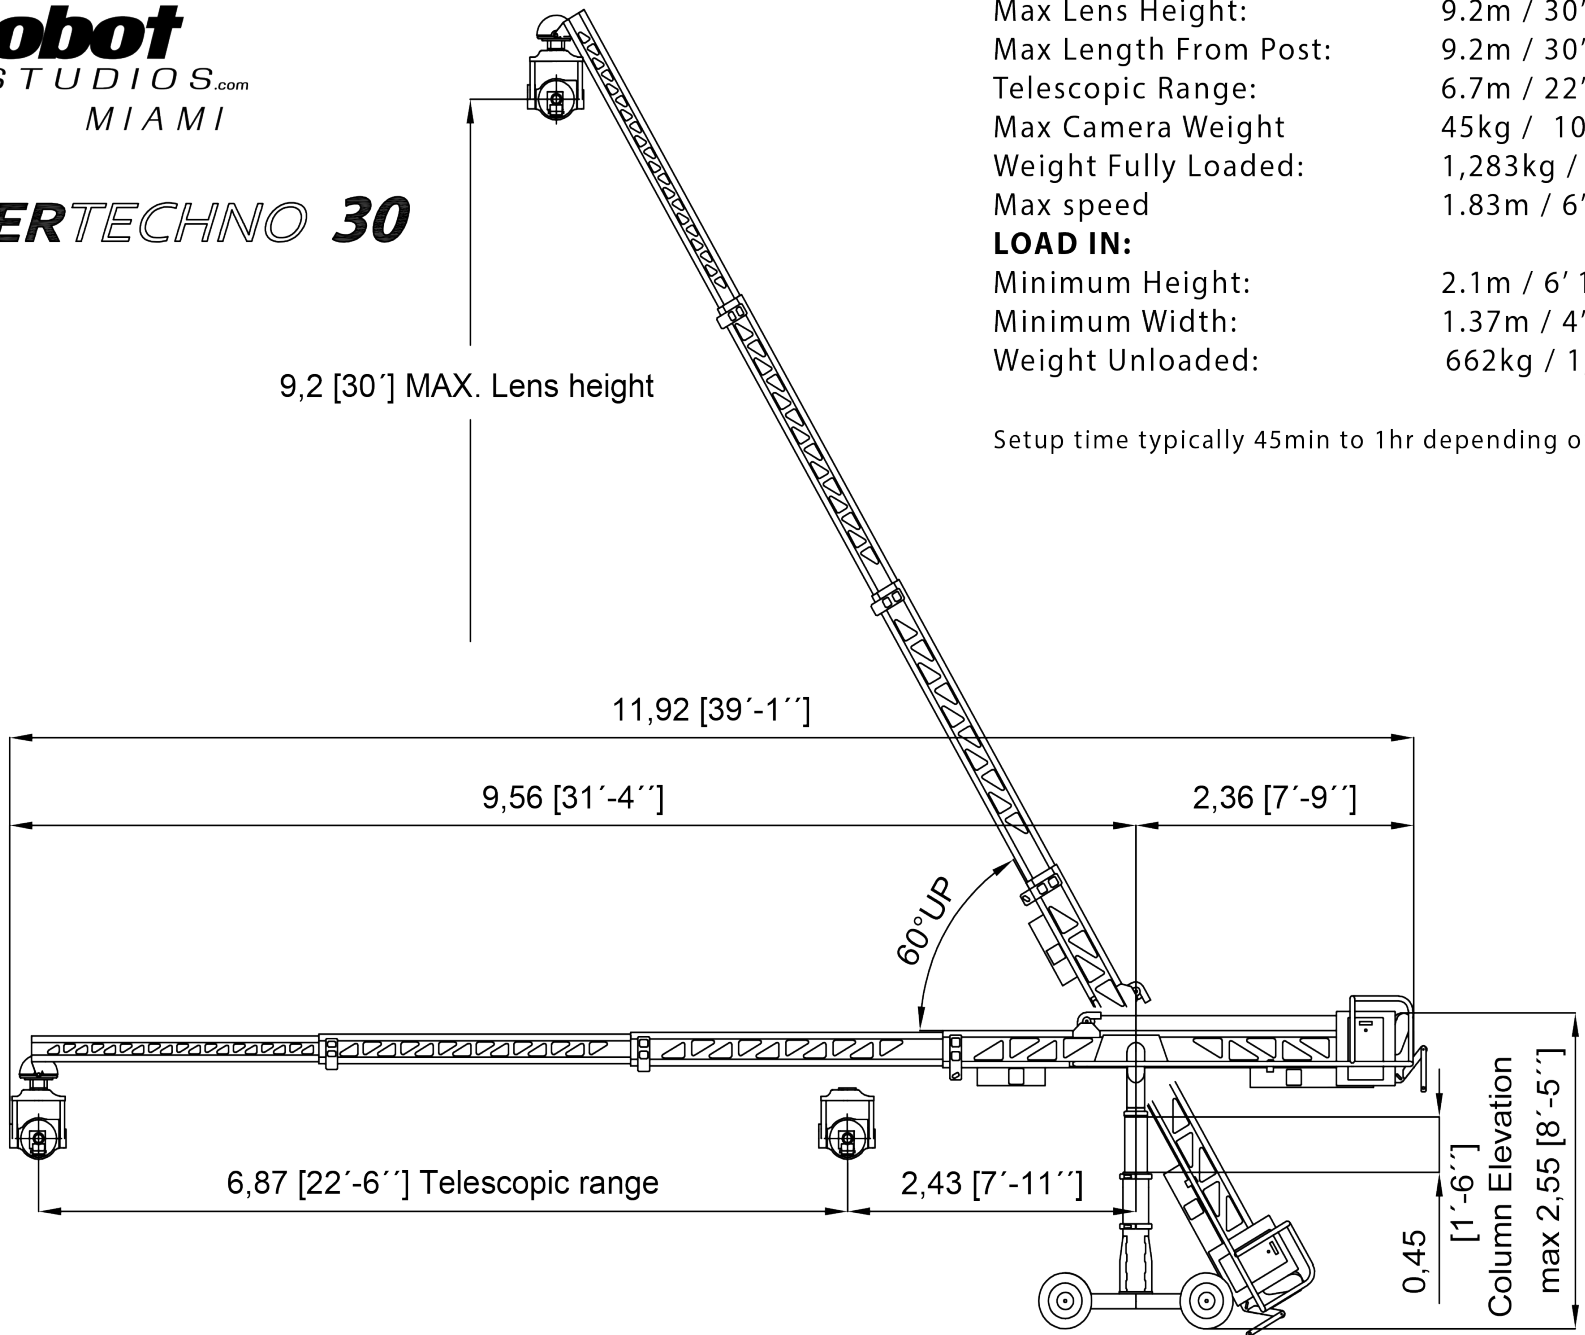

SUPERTECHNO 30

9,2 [30'] MAX. Lens height

Max Lens Height:	9.2m / 30'
Max Length From Post:	9.2m / 30'
Telescopic Range:	6.7m / 22'
Max Camera Weight	45kg / 100lbs
Weight Fully Loaded:	1,283kg / 2,830lbs
Max speed	1.83m / 6' per sec
LOAD IN:	
Minimum Height:	2.1m / 6' 11"
Minimum Width:	1.37m / 4' 6"
Weight Unloaded:	662kg / 1,459lbs

Setup time typically 45min to 1hr depending on location

SUPERTECHNO 30

Max Lens Height:	9.2m / 30'
Max Length From Post:	9.2m / 30'
Telescopic Range:	6.7m / 22'
Max Camera Weight:	45kg / 100lbs
Weight Fully Loaded:	1,283kg / 2,830lbs
Max speed:	1.83m / 6' per sec
LOAD IN:	
Minimum Height:	2.1m / 6' 11"
Minimum Width:	1.37m / 4' 6"
Weight Unloaded:	662kg / 1,459lbs

Setup time typically 45min to 1hr depending on location

SUPERTECHNO 30

Max Lens Height:	9.2m / 30'
Max Length From Post:	9.2m / 30'
Telescopic Range:	6.7m / 22'
Max Camera Weight	45kg / 100lbs
Weight Fully Loaded:	1,283kg / 2,830lbs
Max speed	1.83m / 6' per sec
LOAD IN:	
Minimum Height:	2.1m / 6' 11"
Minimum Width:	1.37m / 4' 6"
Weight Unloaded:	662kg / 1,459lbs